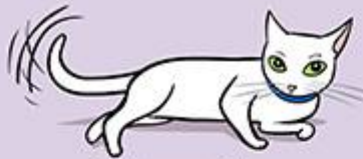

## More Subtle Signs of Fear & Anxiety

Dilated Eyes

Ears Turned Back,  
Furrowed Brow

Staring,  
Focused on Object

Hiding,  
Looks Half Asleep

Laying on Side,  
Tail Flicking

Hair Raised, Staring,  
Ears Turned Back

Walking with Flat Back,  
Tail Down, Head Down

Ready to Jump Off Perch

Suddenly Grooming,  
Excessive Grooming

drsophiayin.com  
CATTLED OG PUBLISHING  
A VETERINARY CORPORATION