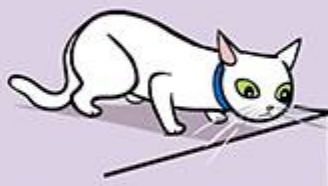

# Body Language of Feline Anxiety

Slight crouching

Major crouching

## More Subtle Signs of Fear & Anxiety

Dilated Eyes

Ears Turned Back,  
Furrowed Brow

Staring,  
Focused on Object

Hiding,  
Looks Half Asleep

Laying on Side,  
Tail Flicking

Hair Raised, Staring,  
Ears Turned Back

Walking with Flat Back,  
Tail Down, Head Down

Ready to Jump Off Perch

Suddenly Grooming,  
Excessive Grooming

drsophiayin.com  
CATTLED OG PUBLISHING  
A VETERINARY CORPORATION