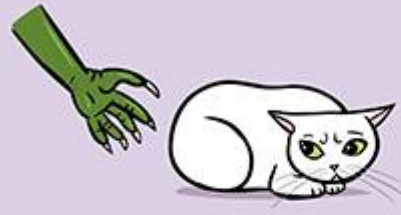

# Body Language of Feline Anxiety

Slight crouching

Major crouching

## More Subtle Signs of Fear & Anxiety

Dilated Eyes

Ears Turned Back,  
Furrowed Brow

Staring,  
Focused on Object

Hiding,  
Looks Half Asleep

Laying on Side,  
Tail Flicking

Hair Raised, Staring,  
Ears Turned Back